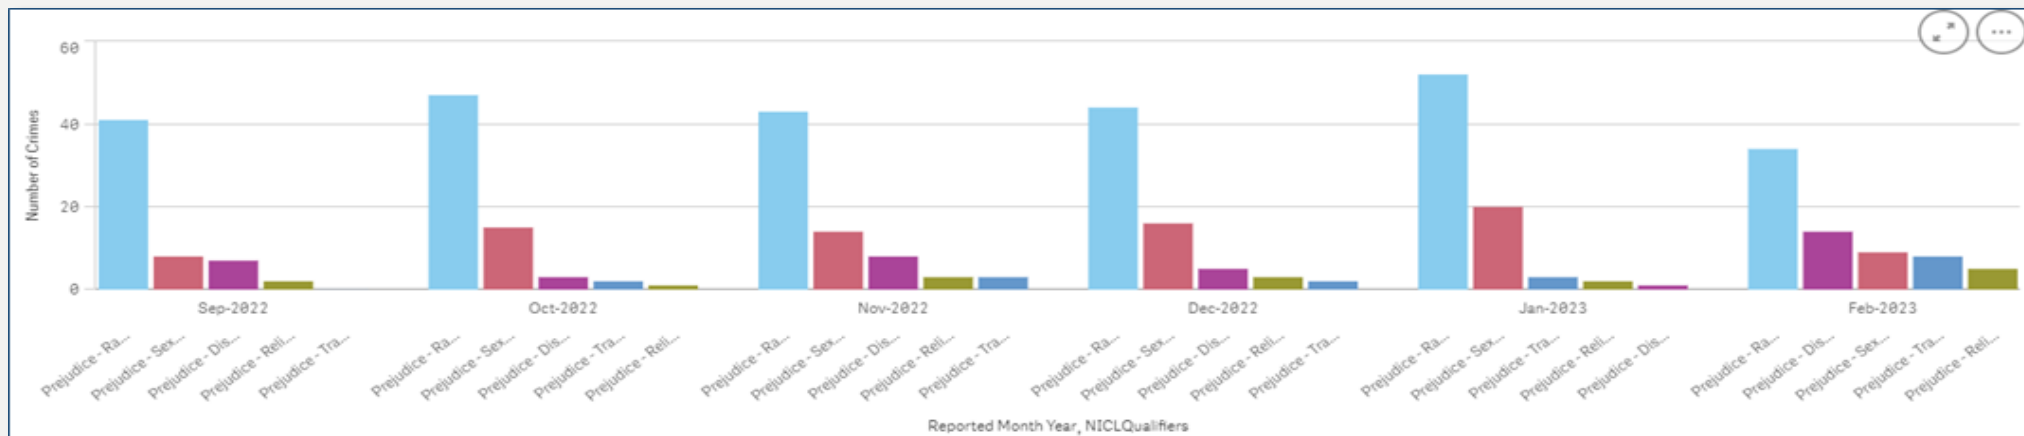

Performance – Hate Crime Overview

Force

Monthly hate crime volumes remain within nominal bounds with no exception. Year on year trend data is reporting increases in Transgender and Sexual Orientation related hate which follows National trends.

Page 6 Data from the victim satisfaction survey reports that Hate Crime victims have an 84.5% overall satisfaction rate with the service they receive from Wiltshire Police.

Devizes CPT

	Number of Crimes	Change (number)	Change (%)
Total	50	-4	-7.4%
Prejudice – Racial	37	2	5.7%
Prejudice – Sexual orientation	11	1	10.0%
Prejudice - Disability	2	-7	-77.8%
Prejudice - Religion	2	2	0.0%
Prejudice - Transgender	1	1	0.0%

Year on year comparison February 2022 to February 2023 (note: an individual crime can be tagged with more than one prejudice type e.g. sexual orientation & transgender)

Force Hate Crime (6 months to February 2023)