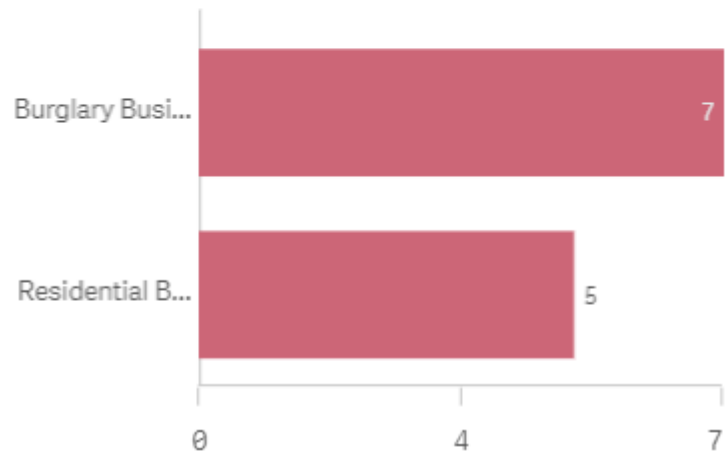

July and August Burglary- Pewsey

A slight rise in Burglary reported crimes compared to previous years in months of July and August.

The majority of burglary offences relate to outbuildings- opportunist thefts from sheds, insecure garages and lock ups.

.

So what-

- Neighbourhood team are liaising with housing agency partners where appropriate, and we are looking to plan through 'business support', offering crime prevention advice to local businesses along with a clear route to report offending.
- Neighbourhood officers will also conduct further drop in sessions to offer crime prevention advice linking in with the Bobby Van Charity.

Number of Crimes

12

Page 8

Crimes by Crime Group

Click a bar to drill down