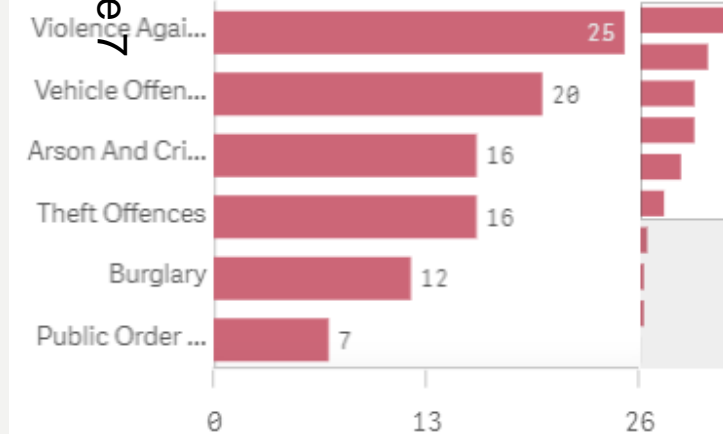

### Force Hate Crime (6 months to February 2023)

# July and August stats- Pewsey

Number of Crimes

100

Number of Incidents

81

- 100 crimes reported to Police stemming from 81 incidents
- Crime levels remain stable- violence offences include private space violence
- Continued reports of theft within the area
- A spike was noted in theft from vehicles- including one night where a number of vehicles were entered- items taken including wallets and sat nav's.

## Crimes by Crime Group

Click a bar to drill down