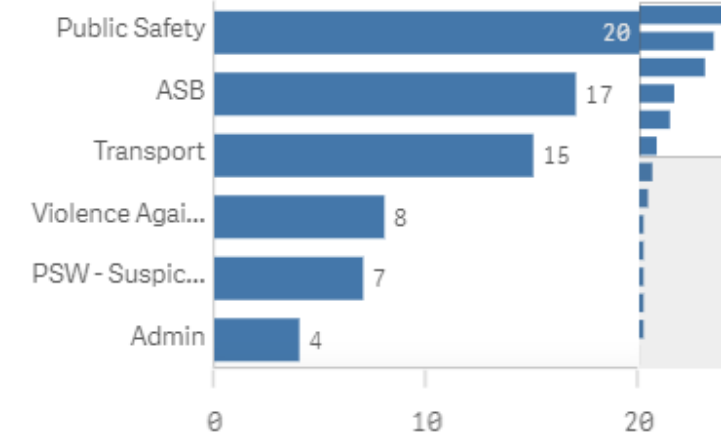

Incidents by Incident Group

Click a bar to drill down

So what-

- Patrols placed on for overnight patrols of Pewsey
- Neighbourhood officers have conducted drop in sessions in Pewsey and villages to offer crime prevention advice